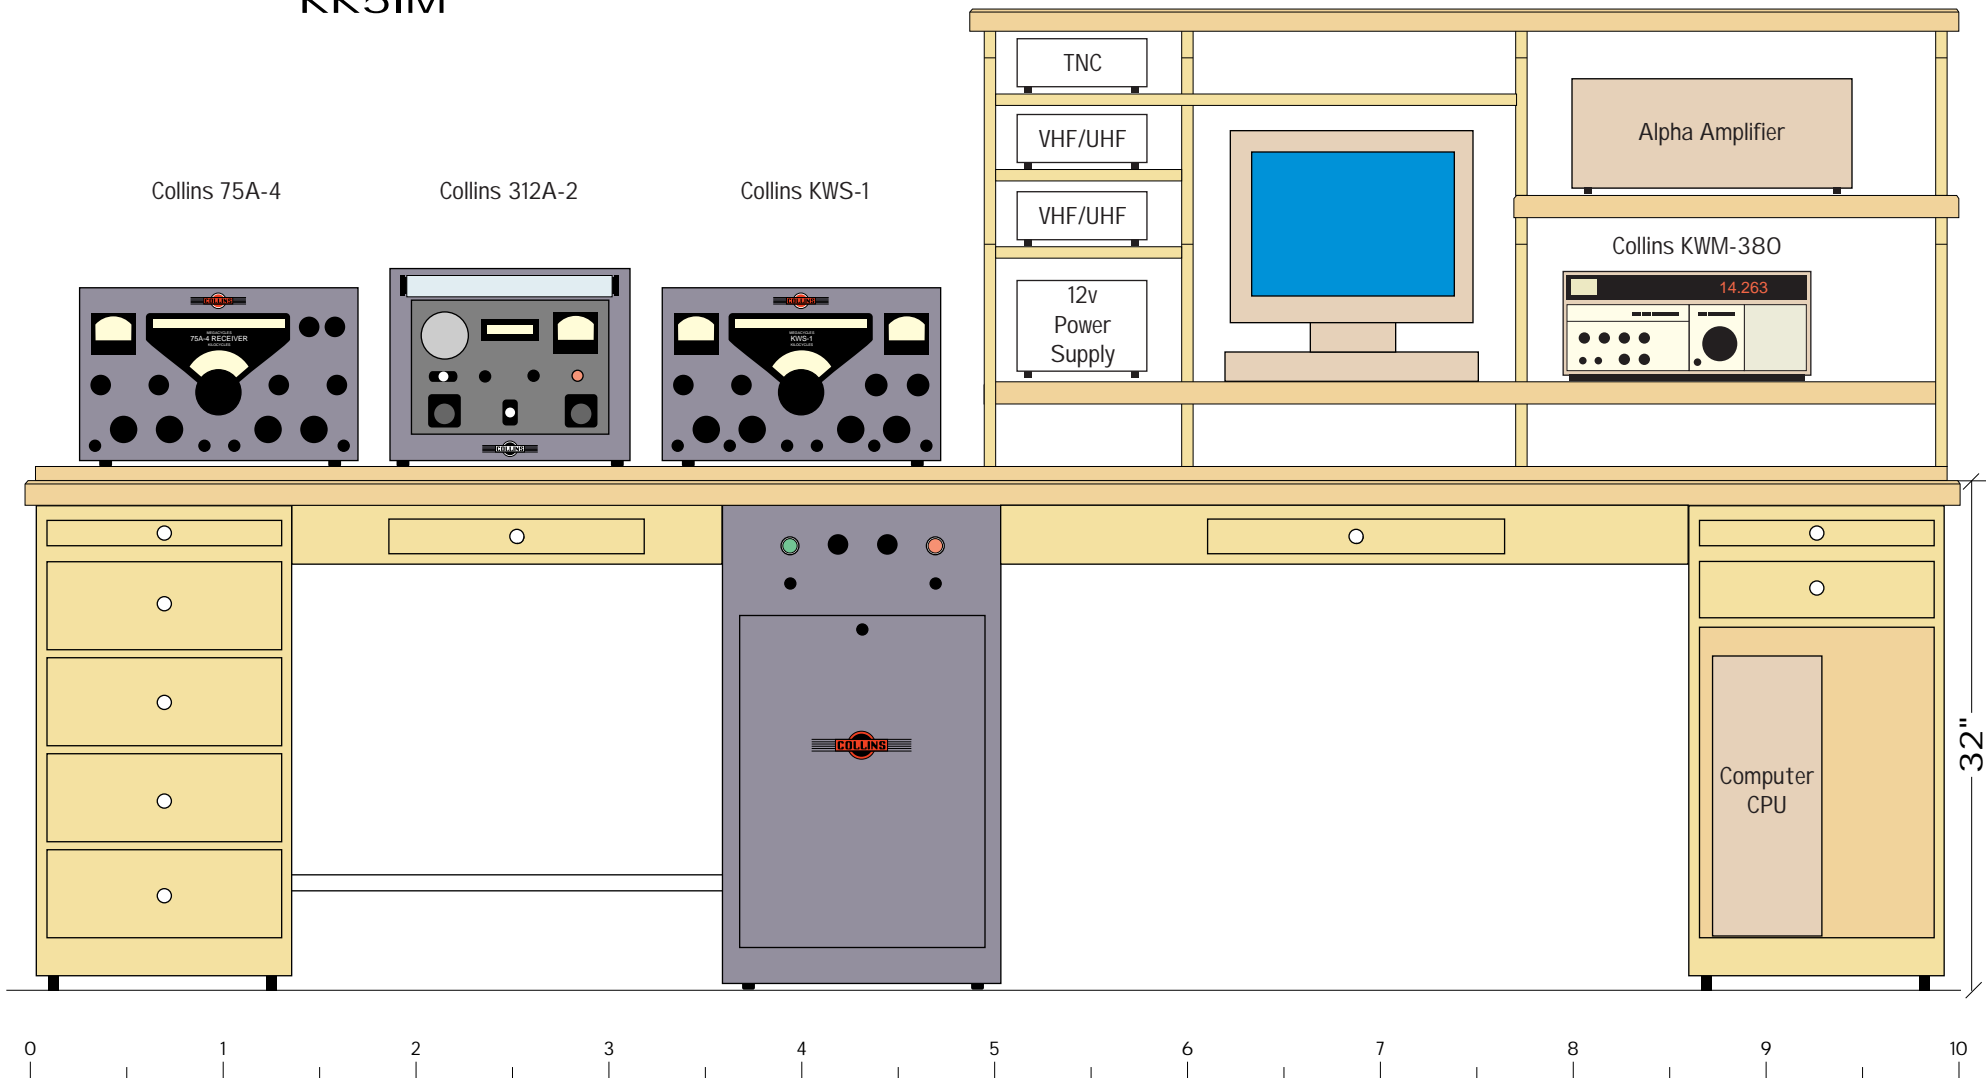

KWS-1, KWM-380 and VHF/UHF
Station Layout
Rev: 5-29-00
KK5IM

SCALE: 1" = 1' 0"