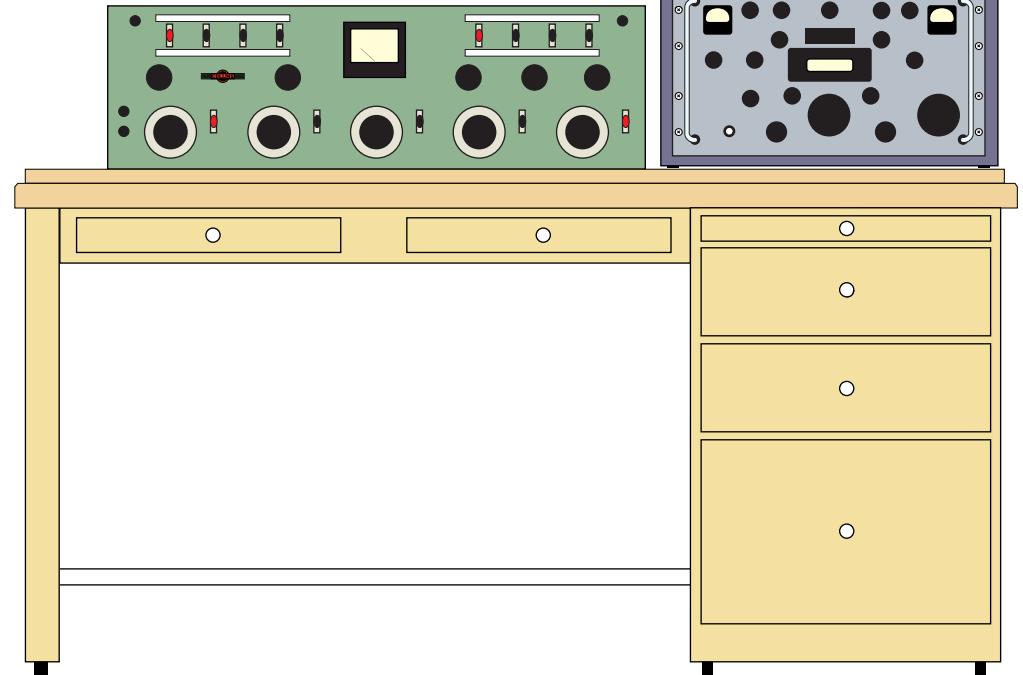

High-Power AM Station Layout

Drawn: 12-28-97 KK5IM

Collins 20V-2
Transmitter

10"
Speaker Unit
GRC 1931A
Modulation Monitor
Collins 26U-1
Limiting Amplifier
Collins 265D-3
Patch Panel
Collins 51J-4
Receiver

ON THE AIR

Collins 212F-1
Console

10"
Speaker Unit
CV-591
Sideband Converter
Collins R-390
Receiver