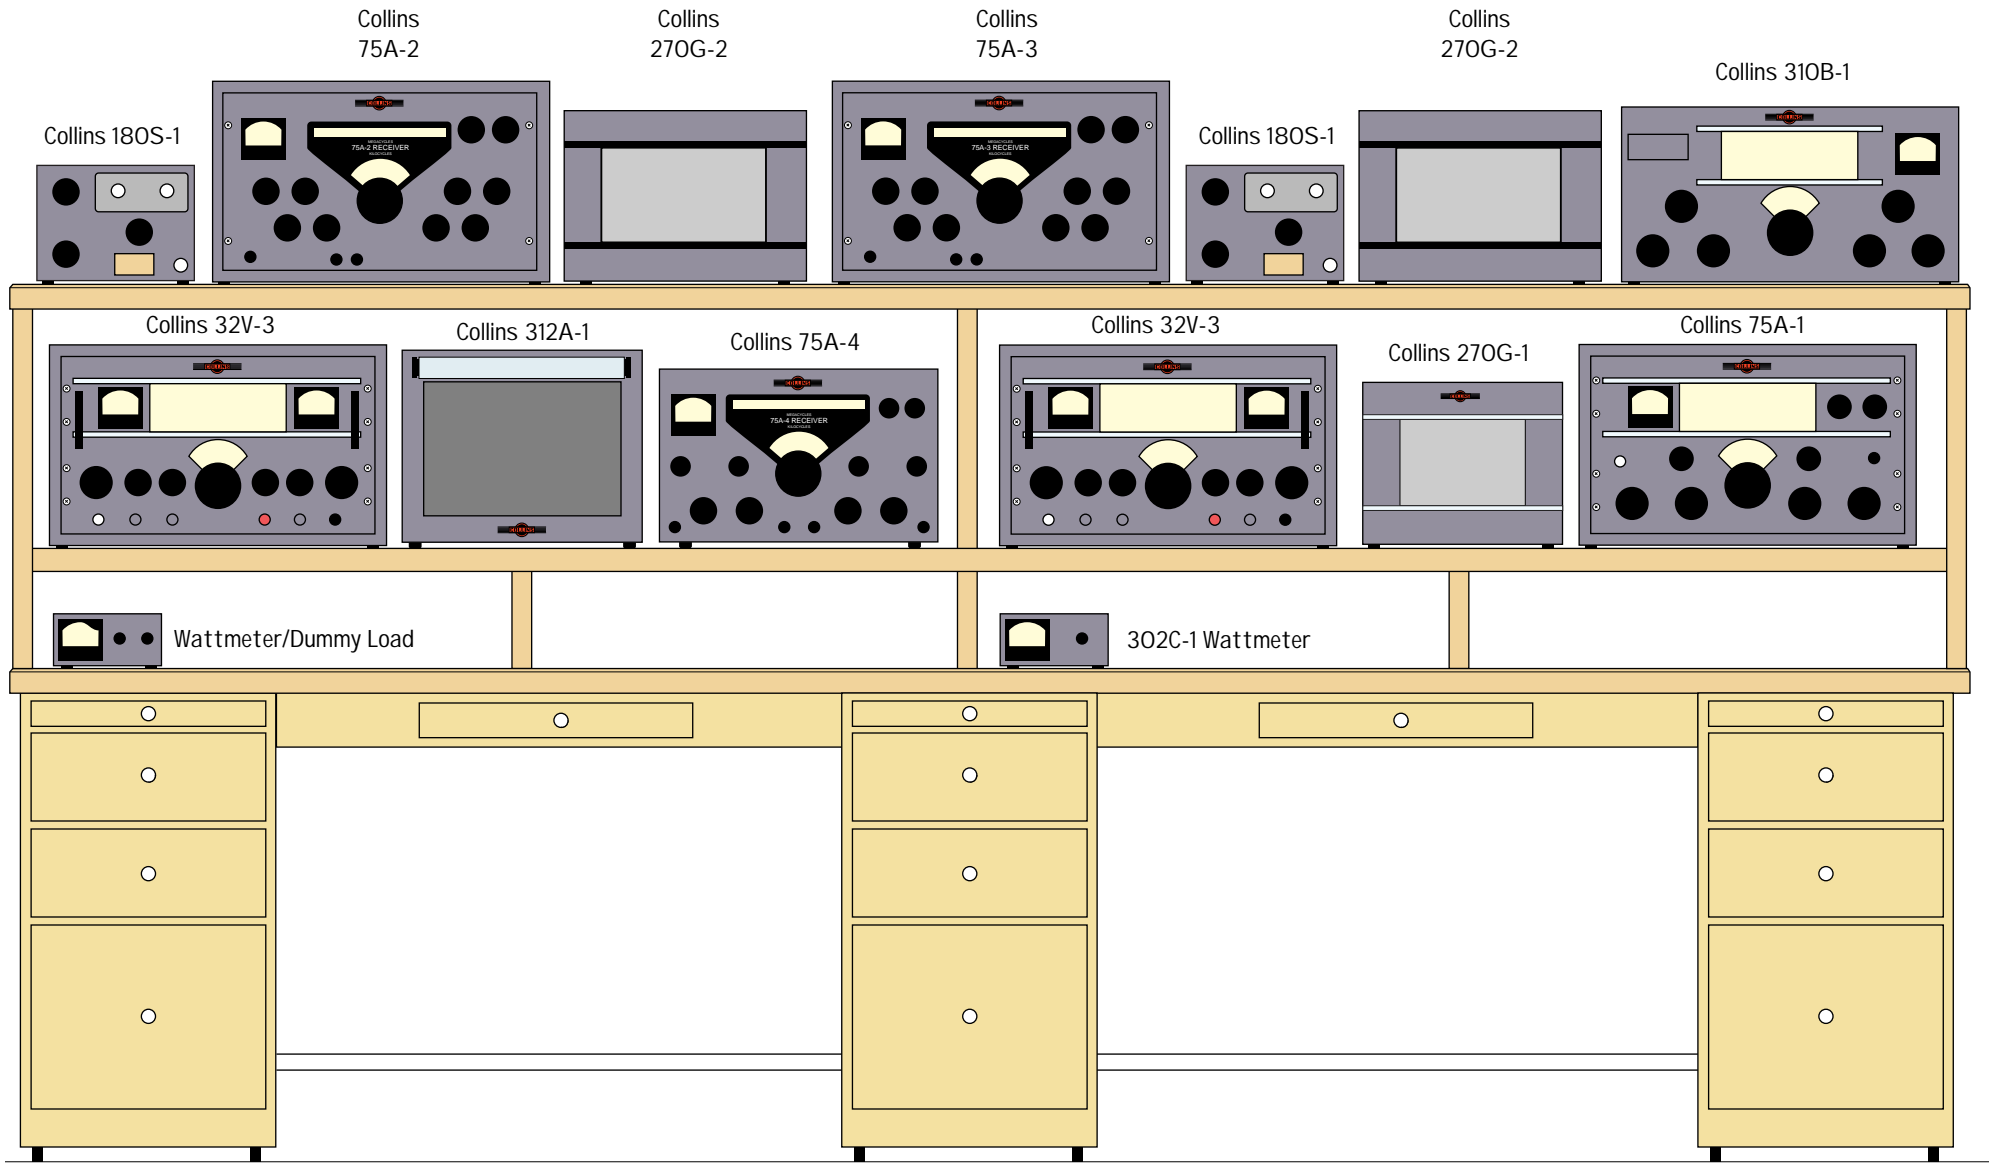

A-Line Station Layout
Drawn: 9-1-96 KK5IM
Rev: 1-11-00

SCALE: 1" = 1' 0"